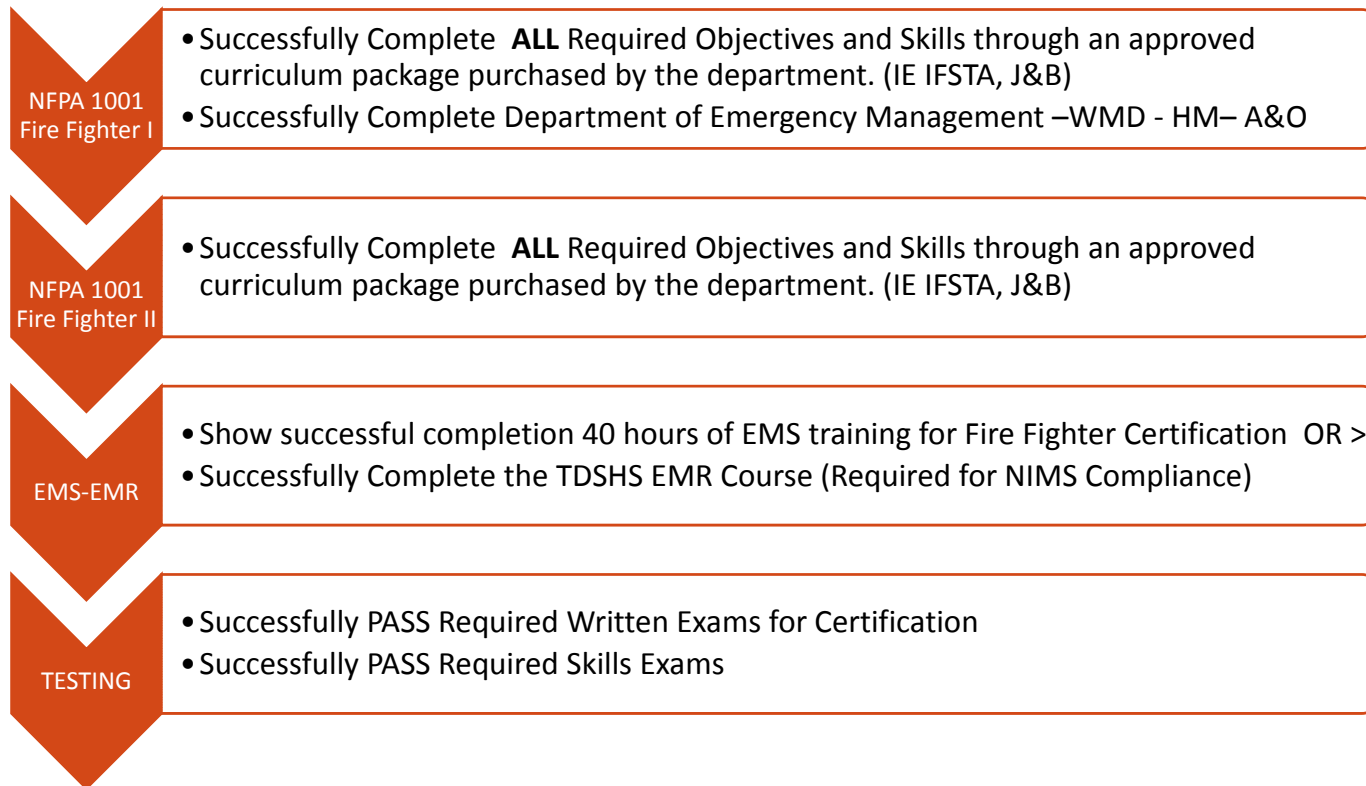

In Department Pathway – Option 3