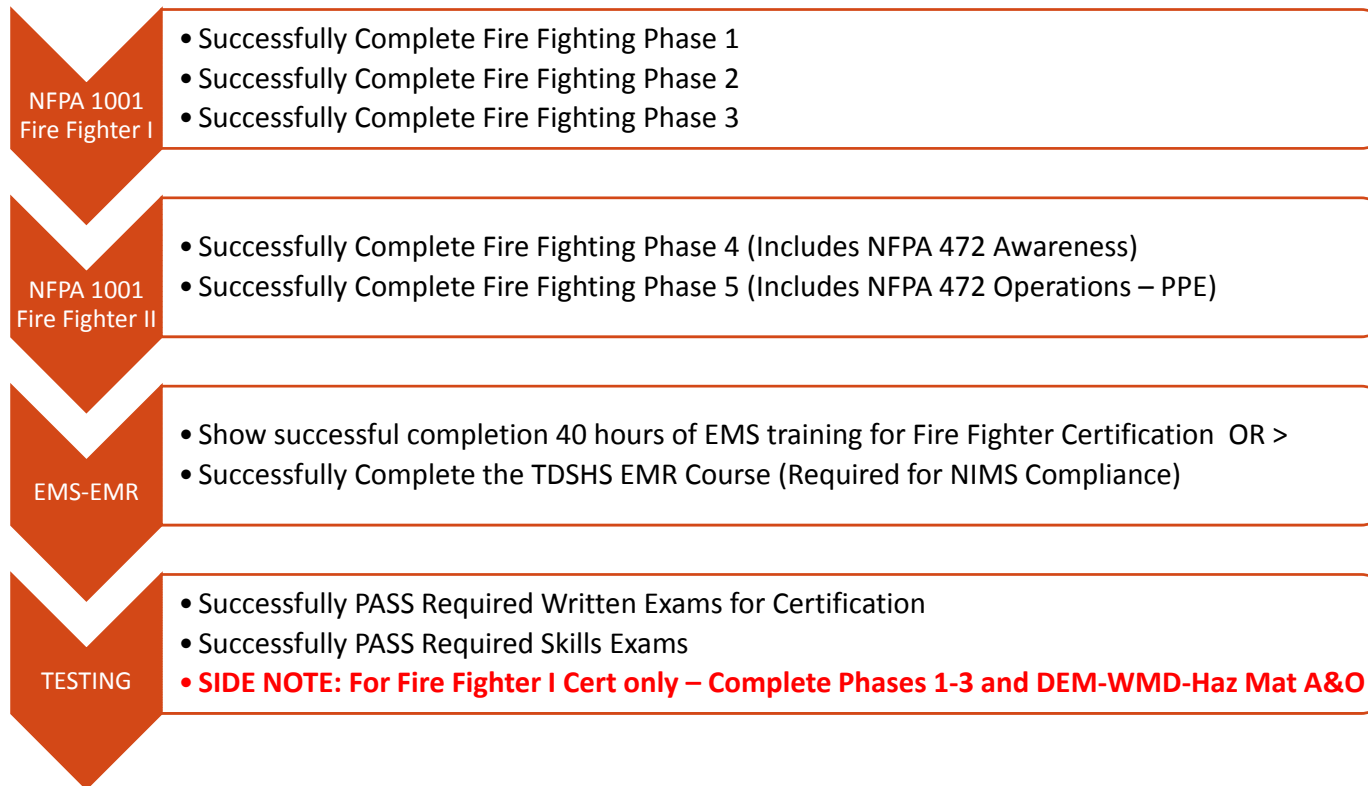

Annual School Phase Pathway – Option 1