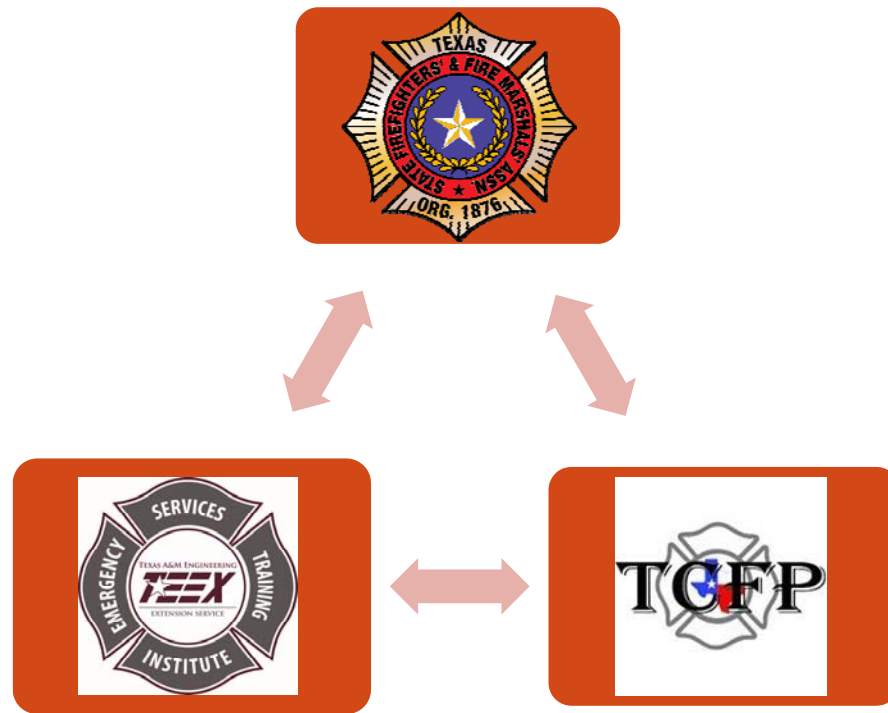

SFFMA of Texas

CERTIFICATION PATHWAY GUIDEBOOK
FOR NFPA 1001 FIRE FIGHTER I AND II

DEVELOPED BY TEEEX-ESTI

Certification Pathway Concept

Certification Pathway Concept

Beginning January 2015

- NFPA 1001 Fire Fighter I
- NFPA 1001 Fire Fighter II
- NFPA 472 Haz Mat Awareness / Operations - PPE

On the Horizon

- NFPA 1002 Drive Operator - Pumper
- NFPA 1031 Inspector I
- NFPA 1031 Inspector II
- NFPA 1031 Plans Examiner I
- NFPA 1033 Fire Investigator I

Pathway Options

- Annual Schools Phase Pathway – Option 1: SFFMA Certification for NFPA 1001 Fire Fighter I and or II
- Area Schools Phase Pathway – Option 2: SFFMA Certification for NFPA 1001 Fire Fighter I and or II
- In Department Pathway – Option 3: SFFMA Certification for NFPA 1001 Fire Fighter I and or II
- Traditional Face to Face Academy Pathway – Option 4: SFFMA, ProBoard, TCFP, IFSAC Certification
- Online Academy Pathway – Option 5: SFFMA, ProBoard, TCFP, IFSAC Certification

- Purchase a copy of the “Essentials of Firefighting” 6th Edition from IFSTA as THE primary resource.
- Understand that each Phase, I – V will encompass certain chapters for it’s respective curriculum.
- Complete the Pre-Course reading assignments and independent studies for each phase
- Complete the post chapter quizzes for each chapter in each phase.
- Successfully complete all 5 phases (I through V) in sequence for proper accountability.
- KNOW THE BOOK FROM COVER TO COVER
- Upon completion of all 5 phases, submit to the SFFMA an application and supporting documentation to take the NFPA 1001 Fire Fighter I and or Fire Fighter II Certification Written Exam at an approved and designated test site.
- Complete the required skills (JPR’s) for certification in Fire Fighter I and Fire Fighter II at a designated and approved test site.