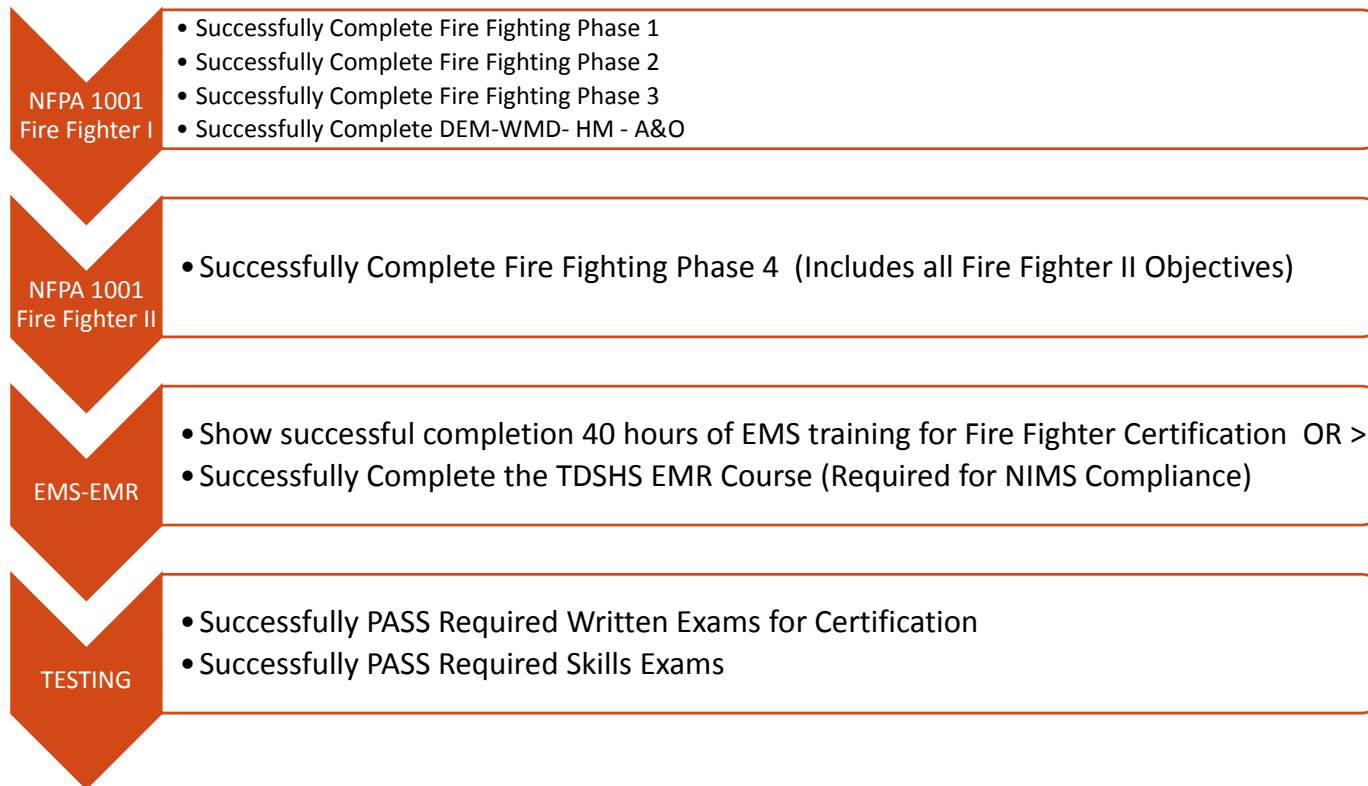

Area School Phase Pathway – Option 2