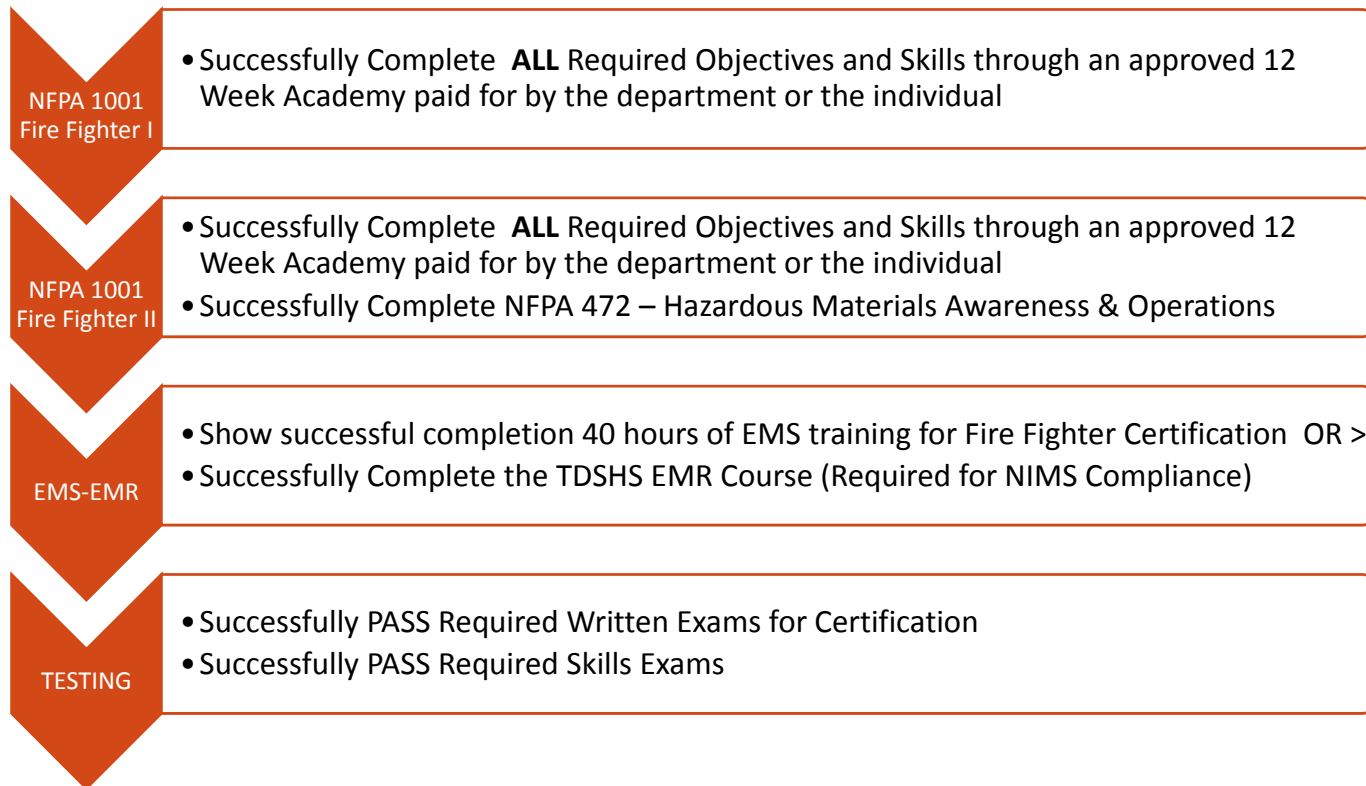

Annual School Phase Pathway – Option 1

Area School Phase Pathway – Option 2

In Department Pathway – Option 3

Traditional Face to Face Academy Pathway – Option 4

Online Academy Pathway – Option 5

To Become Certified through SFFMA, Each Phase attending student must....

- Purchase a copy of the “Essentials of Firefighting” 6th Edition from IFSTA as THE primary resource.
- Understand that each Phase, I – V will encompass certain chapters for it’s respective curriculum.
- Complete the Pre-Course reading assignments and independent studies for each phase
- Complete the post chapter quizzes for each chapter in each phase.
- Successfully complete all 5 phases (I through V) in sequence for proper accountability.
- KNOW THE BOOK FROM COVER TO COVER
- Upon completion of all 5 phases, submit to the SFFMA an application and supporting documentation to take the NFPA 1001 Fire Fighter I and or Fire Fighter II Certification Written Exam at an approved and designated test site.
- Complete the required skills (JPR’s) for certification in Fire Fighter I and Fire Fighter II at a designated and approved test site.