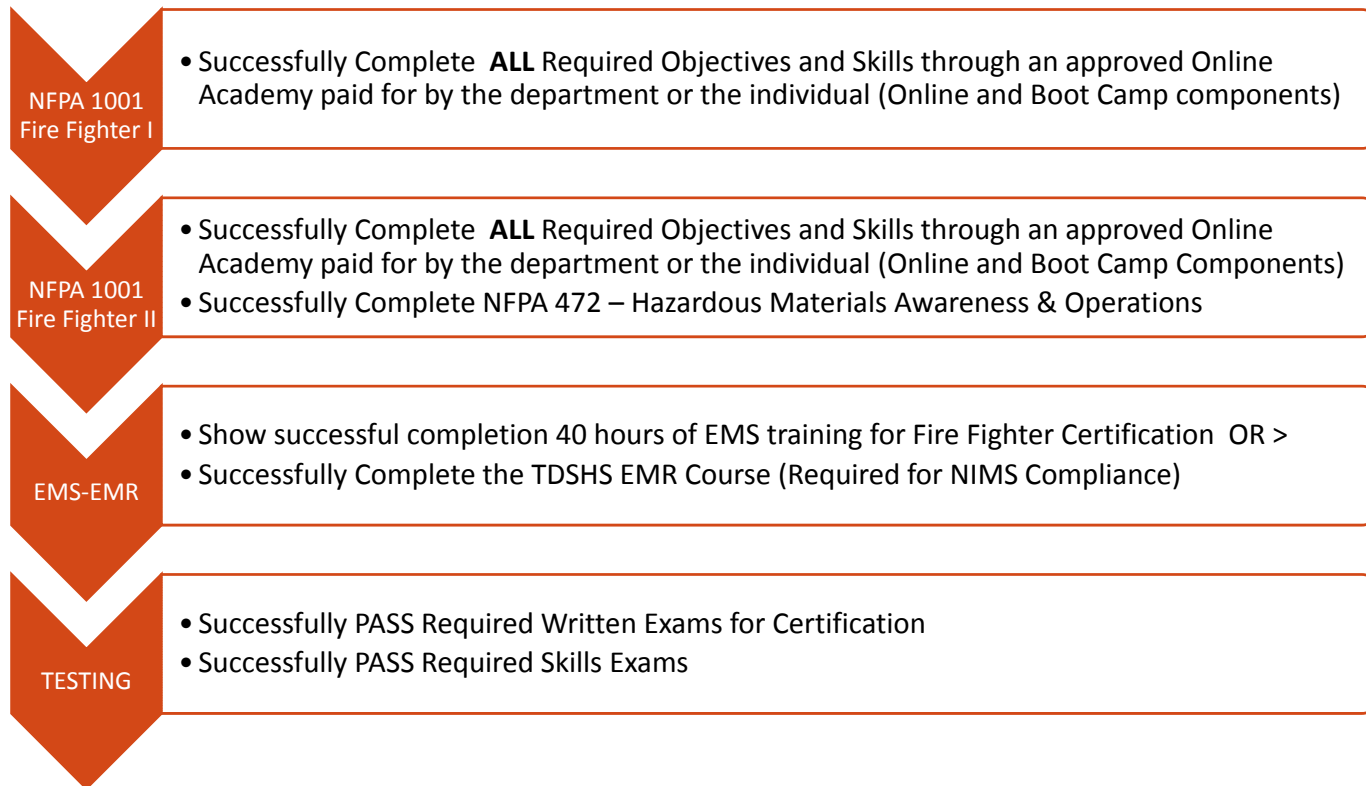

Annual School Phase Pathway – Option 1

Area School Phase Pathway – Option 2

In Department Pathway – Option 3

Traditional Face to Face Academy Pathway – Option 4

Online Academy Pathway – Option 5

To Become Certified through SFFMA, Each Phase attending student must....

- Purchase a copy of the “Essentials of Firefighting” 6th Edition from IFSTA as THE primary resource.
- Understand that each Phase, I – V will encompass certain chapters for it’s respective curriculum.
- Complete the Pre-Course reading assignments and independent studies for each phase
- Complete the post chapter quizzes for each chapter in each phase.
- Successfully complete all 5 phases (I through V) in sequence for proper accountability.
- KNOW THE BOOK FROM COVER TO COVER
- Upon completion of all 5 phases, submit to the SFFMA an application and supporting documentation to take the NFPA 1001 Fire Fighter I and or Fire Fighter II Certification Written Exam at an approved and designated test site.
- Complete the required skills (JPR’s) for certification in Fire Fighter I and Fire Fighter II at a designated and approved test site.